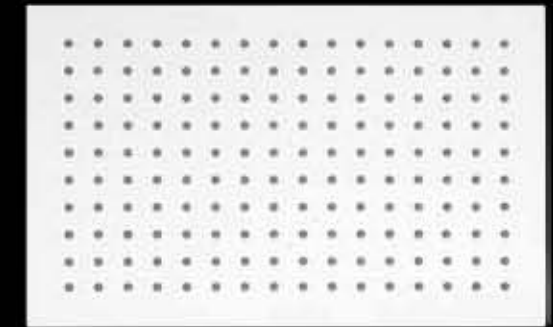

SHOWER HEAD SERIES

● SHD5200B (200x200mm)

Stainless steel with brushed nickel finish

● Optional Dimensions(mm)

150X150	200X200	230x230	300X300
400X400	500X500		

● SHD5200 (200x200mm)

Stainless steel with Mirror finish

● Optional Dimensions(mm)

150X150	200X200	230x230	300X300
400X400	500X500		

● SHD5400B (220x340mm)

Rectangular Stainless steel with brushed nickel finish

● Optional Dimensions(mm)

180X250	220X340	300x450
---------	---------	---------

● SHD5400 (220x340mm)

Rectangular Stainless steel with Mirror finish

● Optional Dimensions(mm)

180X250	220X340	300x450
---------	---------	---------