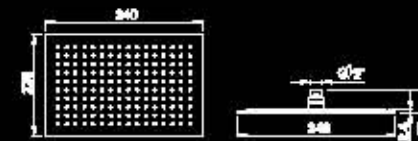

SHOWER HEAD SERIES

● SHD5200B (200x200mm)

Stainless steel with brushed nickel finish

● Optional Dimensions(mm)

150X150	200X200	230x230	300X300
400X400	500X500		

● SHD5200 (200x200mm)

Stainless steel with Mirror finish

● Optional Dimensions(mm)

150X150	200X200	230x230	300X300
400X400	500X500		

● SHD5400B (220x340mm)

Rectangular Stainless steel with brushed nickel finish

● Optional Dimensions(mm)

180X250	220X340	300x450
---------	---------	---------

● SHD5400 (220x340mm)

Rectangular Stainless steel with Mirror finish

● Optional Dimensions(mm)

180X250	220X340	300x450
---------	---------	---------