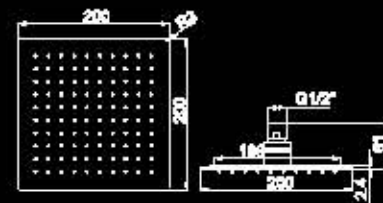

● **Optional Dimensions(mm)**

Φ150	Φ200	Φ230	Φ300	Φ400	Φ500
------	------	------	------	------	------

- SHD5100 (200mm)
Stainless steel with
Mirror finish

● **Optional Dimensions(mm)**

Φ150	Φ200	Φ230	Φ300	Φ400	Φ500
------	------	------	------	------	------

SHOWER HEAD SERIES

● SHD5200B (200x200mm)

Stainless steel with brushed nickel finish

● Optional Dimensions(mm)

150X150	200X200	230x230	300X300
400X400	500X500		

● SHD5200 (200x200mm)

Stainless steel with Mirror finish

● Optional Dimensions(mm)

150X150	200X200	230x230	300X300
400X400	500X500		

● SHD5400B (220x340mm)

Rectangular Stainless steel with brushed nickel finish

● Optional Dimensions(mm)

180X250	220X340	300x450
---------	---------	---------

● SHD5400 (220x340mm)

Rectangular Stainless steel with Mirror finish

● Optional Dimensions(mm)

180X250	220X340	300x450
---------	---------	---------