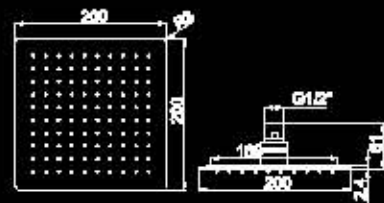

● **Optional Dimensions(mm)**

Φ150	Φ200	Φ230	Φ300	Φ400	Φ500
------	------	------	------	------	------

- SHD5100 (200mm)
Stainless steel with
Mirror finish

● **Optional Dimensions(mm)**

Φ150	Φ200	Φ230	Φ300	Φ400	Φ500
------	------	------	------	------	------

SHOWER HEAD SERIES

● SHD5200B (200x200mm)

Stainless steel with brushed nickel finish

● Optional Dimensions(mm)

150X150	200X200	230x230	300X300
400X400	500X500		

● SHD5200 (200x200mm)

Stainless steel with Mirror finish

● Optional Dimensions(mm)

150X150	200X200	230x230	300X300
400X400	500X500		

● SHD5400B (220x340mm)

Rectangular Stainless steel with brushed nickel finish

● Optional Dimensions(mm)

180X250	220X340	300x450
---------	---------	---------

● SHD5400 (220x340mm)

Rectangular Stainless steel with Mirror finish

● Optional Dimensions(mm)

180X250	220X340	300x450
---------	---------	---------