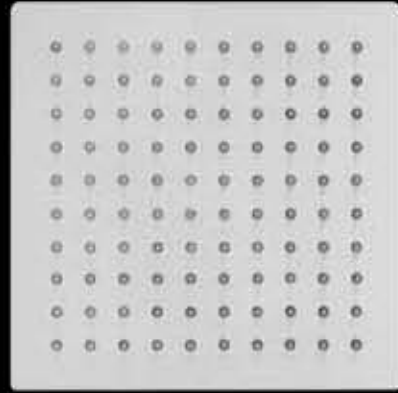

● **Optional Dimensions(mm)**

Φ150	Φ200	Φ230	Φ300	Φ400	Φ500
------	------	------	------	------	------

- SHD5100 (200mm)
Stainless steel with
Mirror finish

● **Optional Dimensions(mm)**

Φ150	Φ200	Φ230	Φ300	Φ400	Φ500
------	------	------	------	------	------

SHOWER HEAD SERIES

● SHD5200B (200x200mm)

Stainless steel with brushed nickel finish

● Optional Dimensions(mm)

150X150	200X200	230x230	300X300
400X400	500X500		

● SHD5200 (200x200mm)

Stainless steel with Mirror finish

● Optional Dimensions(mm)

150X150	200X200	230x230	300X300
400X400	500X500		

● SHD5400B (220x340mm)

Rectangular Stainless steel with brushed nickel finish

● Optional Dimensions(mm)

180X250	220X340	300x450
---------	---------	---------

● SHD5400 (220x340mm)

Rectangular Stainless steel with Mirror finish

● Optional Dimensions(mm)

180X250	220X340	300x450
---------	---------	---------