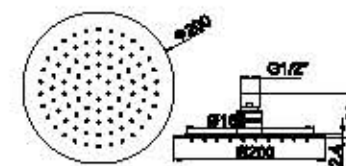

● **Optional Dimensions(mm)**

Φ150	Φ200	Φ230	Φ300	Φ400	Φ500
------	------	------	------	------	------

- SHD5100 (200mm)
Stainless steel with
Mirror finish

● **Optional Dimensions(mm)**

Φ150	Φ200	Φ230	Φ300	Φ400	Φ500
------	------	------	------	------	------

SHOWER HEAD SERIES

● SHD5200B (200x200mm)

Stainless steel with brushed nickel finish

● Optional Dimensions(mm)

150X150	200X200	230x230	300X300
400X400	500X500		

● SHD5200 (200x200mm)

Stainless steel with Mirror finish

● Optional Dimensions(mm)

150X150	200X200	230x230	300X300
400X400	500X500		

● SHD5400B (220x340mm)

Rectangular Stainless steel with brushed nickel finish

● Optional Dimensions(mm)

180X250	220X340	300x450
---------	---------	---------

● SHD5400 (220x340mm)

Rectangular Stainless steel with Mirror finish

● Optional Dimensions(mm)

180X250	220X340	300x450
---------	---------	---------