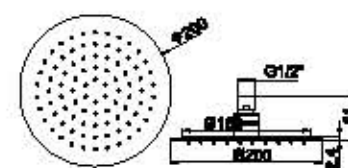

- SHD5100B (200mm)
  Stainless steel with brushed
  nickel finish

● **Optional Dimensions(mm)**

Φ150	Φ200	Φ230	Φ300	Φ400	Φ500